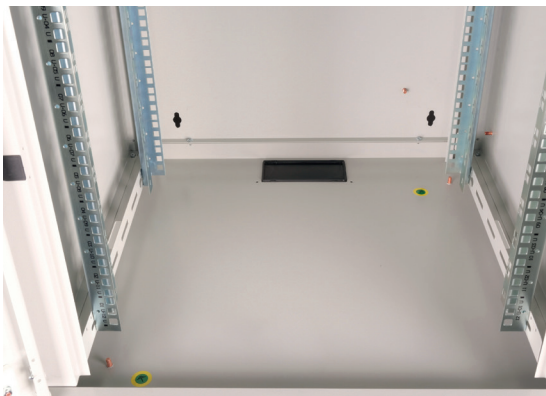

## Data sheet

The ROLINE Pro series wall-mounted enclosures have been specially designed for flexible network cabling. Each enclosure has a slide-on cable inlet in the roof with a foam rubber seal. The robust steel constructions of the enclosures are made of sheet steel up to 1.5 mm thick.

# 19-inch wall-mounted housing Pro

**roline**<sup>®</sup>  
Designed for Professionals

## Data sheet

Tempered glass front door

Rear panel with cable feed

Removable side panels

Integrated locking cylinder

Base plate with cable feed

Roof with cut-outs for ventilation