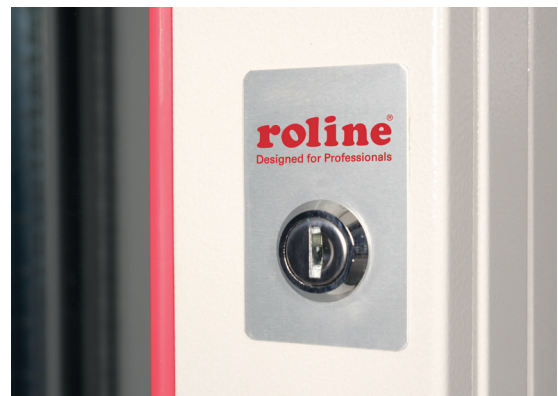

# 19-inch wall-mounted housing Pro

**roline**<sup>®</sup>  
Designed for Professionals

## Data sheet

The ROLINE Pro series wall-mounted enclosures have been specially designed for flexible network cabling. Each enclosure has a slide-on cable inlet in the roof with a foam rubber seal. The robust steel constructions of the enclosures are made of sheet steel up to 1.5 mm thick.

## Data sheet

Tempered glass front door

Rear panel with cable feed

Removable side panels

Integrated locking cylinder

Base plate with cable feed

Roof with cut-outs for ventilation